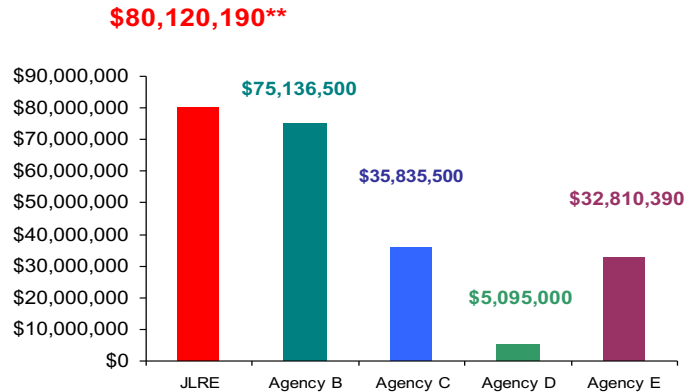

JLRE Market Share

*for the period
1/18/17 to 1/18/18*

North End* Market Share By North End Brokers (North Beach North) 1/18/17 to 1/18/18

Representing Grand Total Dollar Volume for Closed Transactions on the North End

Joy Luedtke Real Estate, LLC captures the total market dollar volume for listings and sales.

**** North End = North Beach, Harvey Cedars, Loveladies, Barnegat Light and High Bar Harbor***

*****Includes MLS and Non-MLS sales.***