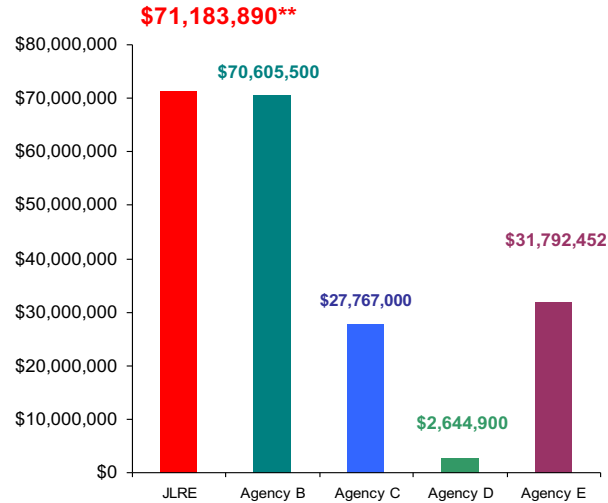

JLRE Market Share

*for the period
11/17/2016 to 11/17/2017*

North End* Market Share By North End Brokers (North Beach North) 11/17/2016 to 11/17/2017

Representing Grand Total Dollar Volume for Closed Transactions on the North End

Joy Luedtke Real Estate, LLC captures the total market dollar volume for listings and sales.

**** North End = North Beach, Harvey Cedars, Loveladies, Barnegat Light and High Bar Harbor***

*****Includes MLS and Non-MLS sales.***