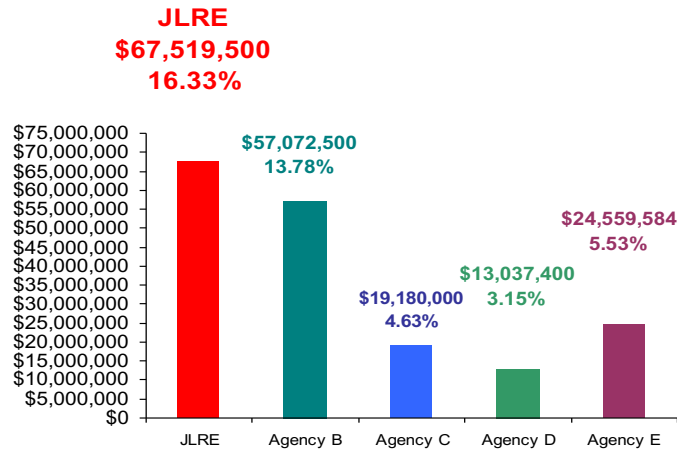

JLRE Market Share

*for the period
5/19/2016 to 5/19/2017*

North End* Market Share By North End Brokers (North Beach North) 5/19/2016 to 5/19/2017

Representing Grand Total Dollar Volume and Percentage of the Board
for Closed Transactions on the North End

Joy Luedtke Real Estate is #1 in Dollar Volume, Percentage of the Board

* North End = North Beach, Harvey Cedars, Loveladies, Barnegat Light and High Bar Harbor