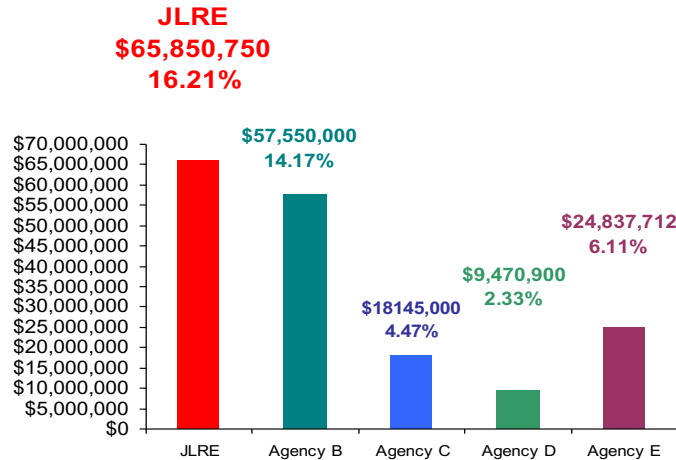

JLRE Market Share

*for the period
6/16/2016 to 6/16/2017*

North End* Market Share By North End Brokers (North Beach North) 6/16/2016 to 6/16/2017

*Representing Grand Total Dollar Volume and Percentage of the Board
for Closed Transactions on the North End*

***Joy Luedtke Real Estate is #1 in Dollar Volume, Percentage of the
Ocean County Board of Realtors***

**** North End = North Beach, Harvey Cedars, Loveladies, Barnegat Light and High Bar Harbor***