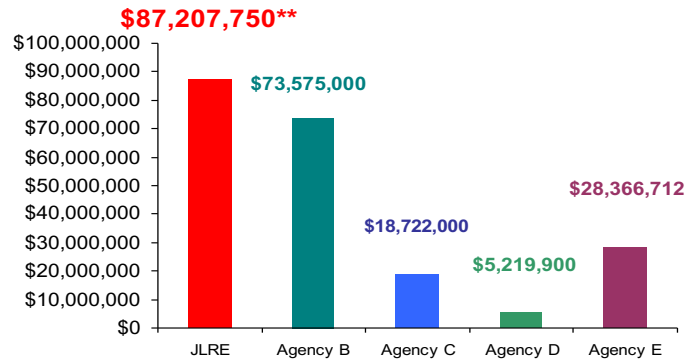

JLRE Market Share

*for the period
8/17/2016 to 8/17/2017*

North End* Market Share By North End Brokers (North Beach North) 8/17/2016 to 8/17/2017

Representing Grand Total Dollar Volume for Closed Transactions on the North End

Joy Luedtke Real Estate, LLC captures the total market dollar volume for listings and sales.

**** North End = North Beach, Harvey Cedars, Loveladies, Barnegat Light and High Bar Harbor***

*****Includes MLS and Non-MLS sales.***